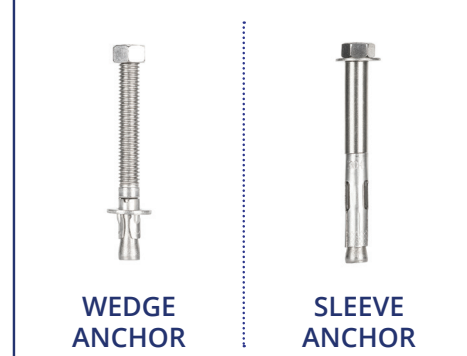

SOCKET PRODUCTS

 SOCKET HEAD CAP	 SHOULDER SCREW	 FLAT SOCKET
 BUTTON SOCKET		 SOCKET SET SCREW

ALL TYPES OF FINISHES AVAILABLE

SCREWS

 MACHINE SCREW	 A B 23 F TAPPING & THREAD CUTTING SCREWS AND SPECIALS MADE TO ORDER	 TEK SCREW	 WOOD SCREW	 TEAKWOOD SCREW
--	---	---	---	---

DRIVES

 PHILLIPS	 FREARSON	 SLOTTED	 6-LOBE
 COMBINATION	 SOCKET	 SQUARE	

HEAD STYLES

 FLAT	 OVAL	 TRUSS	 PAN
 ROUND	 HEX	 HEX-WASHER	 FILLISTER

We Thrive in the Elements

Processes
Electro Polish
Nylon Patch
Epoxy Lock
Xylan
Painting
Waxing

Platings
Chrome
Black Oxide
Bright Brass
Satin Bronze
Nickel
Zinc

Materials
Stainless (All Types)
Aluminum
Brass
Bronze
Nylon
Steel

ANCHORS

WEDGE ANCHOR

SLEEVE ANCHOR

SNAP PRODUCTS

NUTS

 FINISHED HEX NUT	 HEAVY HEX NUT	 JAM NUT	 LUG NUTS
 CAP NUT	 KEP NUT	 SLOTTED NUT	 NYLON INSERT LOCKNUT <i>Low profile available</i>
 WING NUT	 P-M NUT	 T-NUT	 BARREL OR BLIND NUT